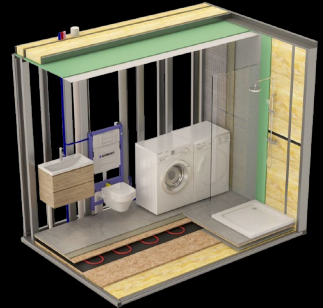

Bathpods

3 Different Sizes

Get more from life!

www.instabuilt.com

the future of living

Efficient Bathroom Pods

InstaBuilt bathroom pods:
Plug-and-play,
cost-efficient solutions in
diverse frames and sizes.

InstaBuilt bathroom pods are one of the most cost-efficient ways to speed up any real estate project. In retail and commercial space, they can be delivered anywhere and just plugged into the construction unit with their self-supporting sanitary system. All of them can be constructed in different ways - with CLT, Timber, Hybrid, or Steel frame. All of them in different sizes or based on any project configuration.

Unparalleled Design for Comfort and Functionality.

Discover the epitome of design excellence with InstaBuilt bathpods, where innovation meets aesthetics. Our bathpods stand out not only for their exceptional functionality but also for their diverse color palette and customizable sizes. Whether you prefer a serene white, a bold statement color, or a soothing neutral tone, our bathpods are available in a spectrum of hues to suit your taste and elevate your space. Embrace the luxury of choice as you explore our range of sizes, ensuring a perfect fit for any project configuration. InstaBuilt bathpods redefine bathroom design, offering a harmonious blend of style and functionality to enhance your living or commercial space.

Timber Bathpod

Our Timber Bathroom pods are modular bathpods that are industrially prefabricated and designed with high-quality materials. The Timber Bathpods are available in three different sizes - S, M, and L - to fit your specific requirements.

CLT Bathpod

These bathroom pods are built with cross-laminated timber (CLT) which is known for its durability, strength, and sustainability. CLT bathpods offer a cleaner and safer work environment and are available in three different sizes - S, M, and L.