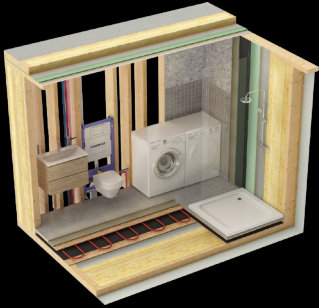

Bathpods

3 Different Sizes

Get more from life!

www.instabuilt.com

the future of living

Efficient Bathroom Pods

InstaBuilt bathroom pods:
Plug-and-play,
cost-efficient solutions in
diverse frames and sizes.

InstaBuilt bathroom pods are one of the most cost-efficient ways to speed up any real estate project. In retail and commercial space, they can be delivered anywhere and just plugged into the construction unit with their self-supporting sanitary system. All of them can be constructed in different ways - with CLT, Timber, Hybrid, or Steel frame. All of them in different sizes or based on any project configuration.

Unparalleled Design for Comfort and Functionality.

Discover the epitome of design excellence with InstaBuilt bathpods, where innovation meets aesthetics. Our bathpods stand out not only for their exceptional functionality but also for their diverse color palette and customizable sizes. Whether you prefer a serene white, a bold statement color, or a soothing neutral tone, our bathpods are available in a spectrum of hues to suit your taste and elevate your space. Embrace the luxury of choice as you explore our range of sizes, ensuring a perfect fit for any project configuration. InstaBuilt bathpods redefine bathroom design, offering a harmonious blend of style and functionality to enhance your living or commercial space.

Timber Bathpod

Our Timber Bathroom pods are modular bathpods that are industrially prefabricated and designed with high-quality materials. The Timber Bathpods are available in three different sizes - S, M, and L - to fit your specific requirements.

CLT Bathpod

These bathroom pods are built with cross-laminated timber (CLT) which is known for its durability, strength, and sustainability. CLT bathpods offer a cleaner and safer work environment and are available in three different sizes - S, M, and L.