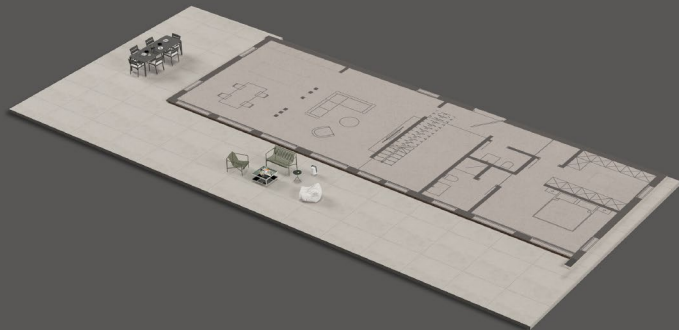

Signature Home

I Shape | 2 Story

Bruto Space: 273.99 m²

Neto Space: 237.92 m²

Ground Floor