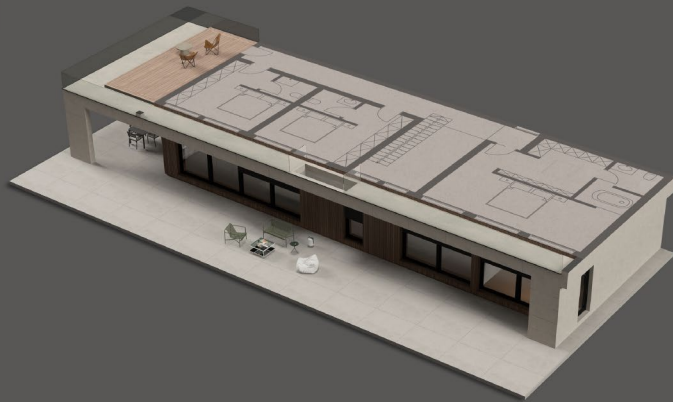

Signature Home

I Shape | 2 Story

Bruto Space: 273.99 m²

Neto Space: 237.92 m²

Ground Floor

First Floor

Signature Home

L Shape