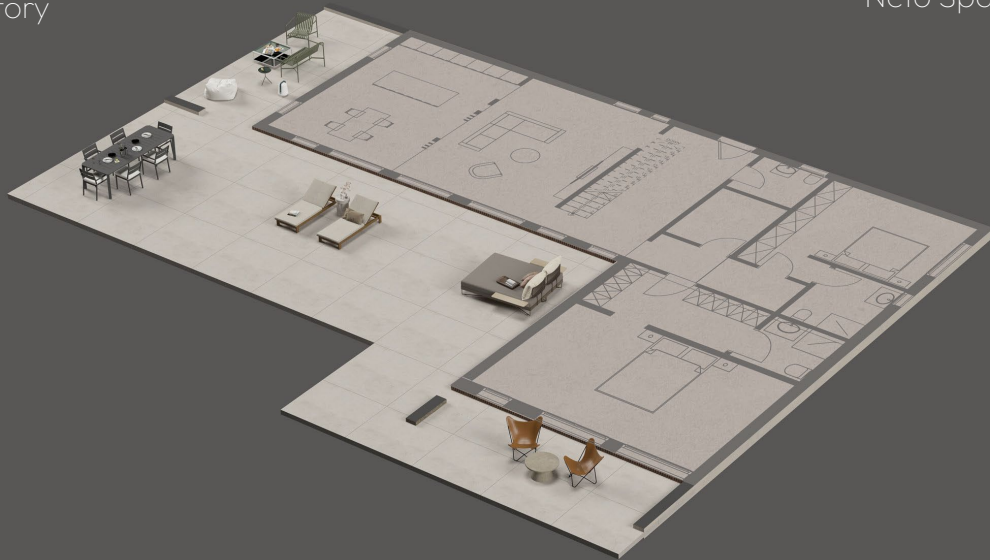

L Shape | 1 Story

Bruto Space: 172.16 m²

Neto Space: 152.79 m²

Ground Floor

Signature Home

L Shape 2 Story

Elevate life in our two-story L-shaped villa, blending modern elegance with panoramic views. Abundant windows create a luxurious, light-filled sanctuary.