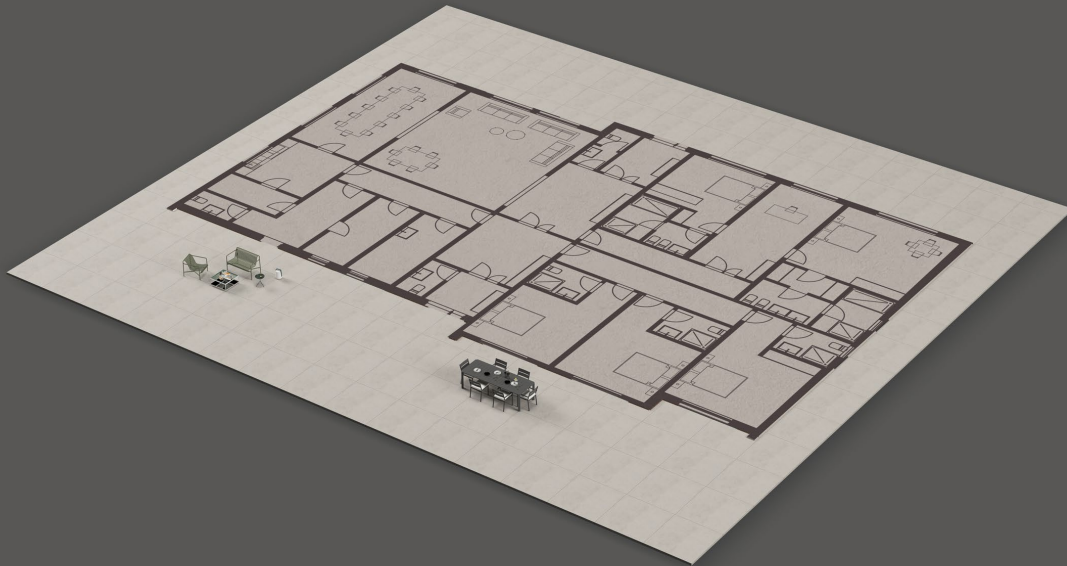

Presidential Villas

Bruto Space: 448.00 m²

Neto Space: 381.54 m²

Elevate Your Space with Insta Furniture

Our furniture exudes luxury with sleek designs and lavish details. From chic upholstery to modern aesthetics, each piece blends style and function, creating an ambiance of opulence. Elevate your space with our carefully crafted collection, where every item is a statement of affluence and timeless elegance.