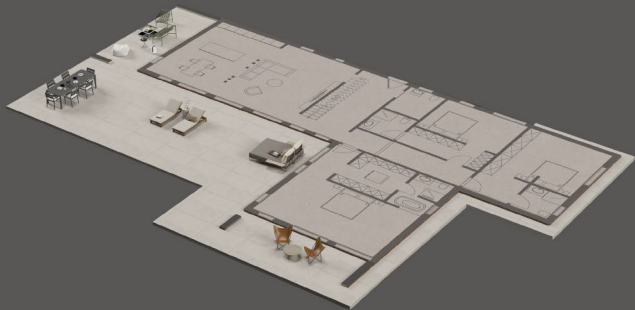

Signature Home

T Shape | 2 Story

Bruto Space: 358.82 m²

Neto Space: 312.59 m²

Ground Floor