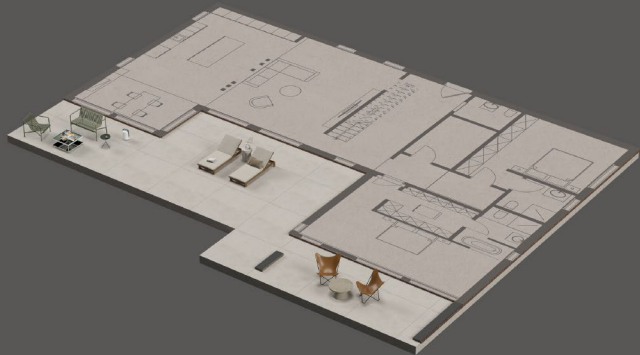

Signature Home

U Shape | 2 Story

Bruto Space: 336.82 m²
Neto Space: 295.04 m²

Ground Floor