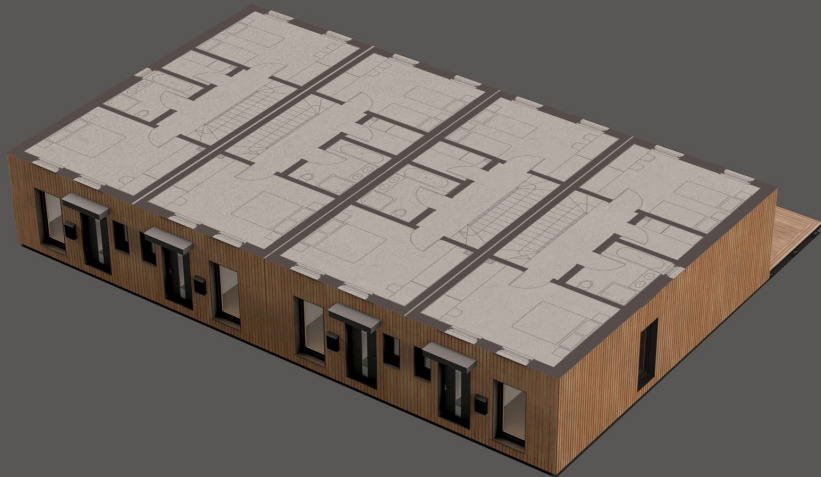

Multistory Row

3 Story Total area (brutto) 743.58 m² - 8003.8 ft²

First Floor 247.86 m² - 2667.9 ft²