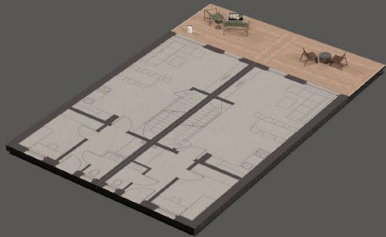

Multistory Double

Total area (brutto) 378.75 m² - 4076.8 ft²

Ground Floor
126.25 m² - 1358.9 ft²