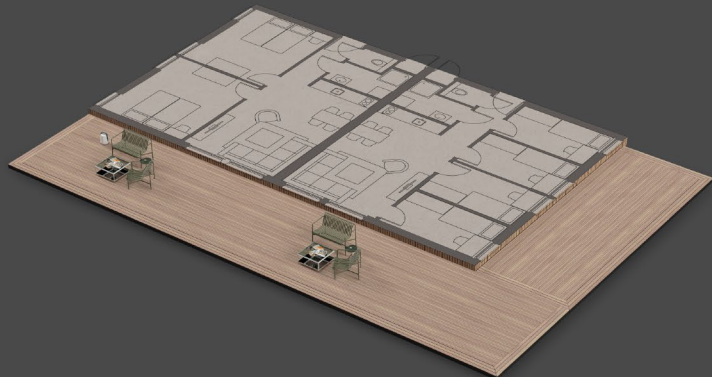

Workforce Housing
2 houses, in 2 story
Built out of 4 cubes

All the spaces of the house are designed to give the residents
a sense of comfort.

Workforce Housing
2 houses, in 2 story
Built out of 4 cubes

Brutto area: 276.8 m² / 2979.5 ft²

Ground Floor

First Floor

Workforce Housing
8 houses, in 2 story
Built out of 8 cubes

All the spaces of the house are designed to give the residents
a sense of comfort.

Workforce Housing
8 houses, in 2 story
Built out of 8 cubes