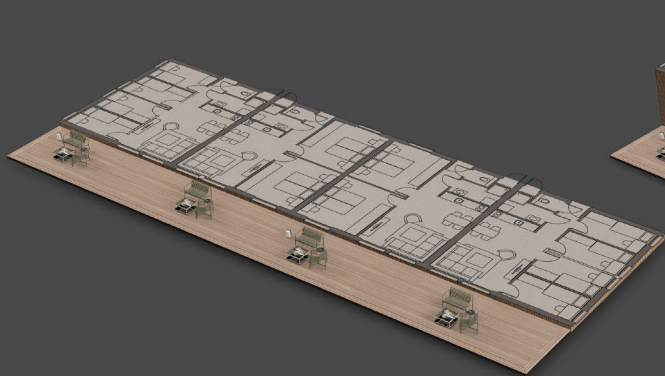

Brutto area: 276.8 m² / 2979.5 ft²

Ground Floor

First Floor

Workforce Housing
8 houses, in 2 story
Built out of 8 cubes

All the spaces of the house are designed to give the residents
a sense of comfort.

Workforce Housing
8 houses, in 2 story
Built out of 8 cubes

Brutto area: 548.2 m² / 5900.8 ft²

Ground Floor

First Floor

Workforce Housing
12 houses, in 2 story
Built out of 24 cubes

All the spaces of the house are designed to give the residents
a sense of comfort.