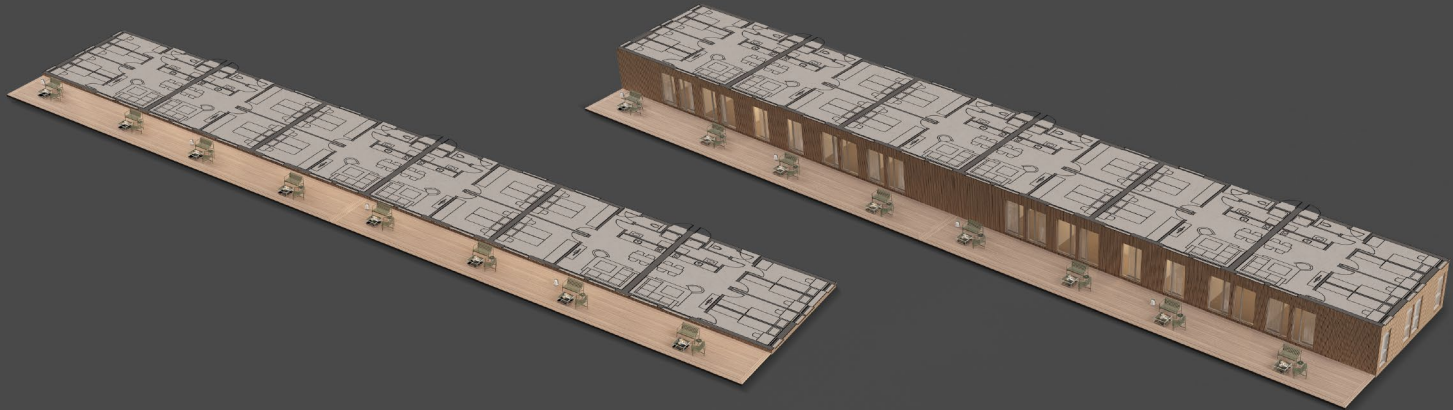

Brutto area: 548.2 m² / 5900.8 ft²

Ground Floor

First Floor

Workforce Housing
12 houses, in 2 story
Built out of 24 cubes

All the spaces of the house are designed to give the residents
a sense of comfort.

Workforce Housing
12 houses, in 2 story
Built out of 24 cubes

Brutto area: 1091 m² / 11743.4 ft²

Ground Floor

First Floor

the future of living

sales@instabuilt.com

www.instabuilt.com

Pristina - Mitrovica Highway KM12
Millosheve, Obiliq, 10000 Kosova