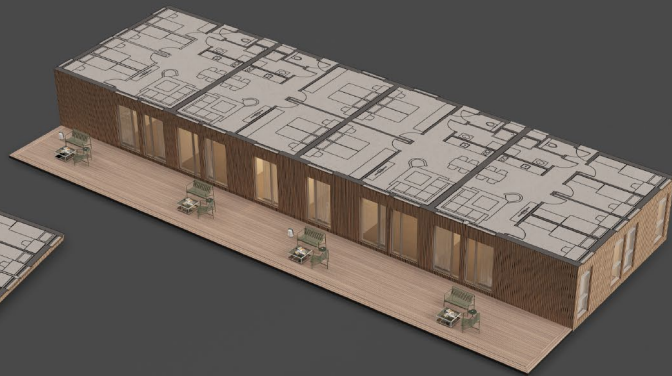

Workforce Housing
2 houses, in 2 story
Built out of 4 cubes

All the spaces of the house are designed to give the residents
a sense of comfort.

Workforce Housing
2 houses, in 2 story
Built out of 4 cubes

Brutto area: 276.8 m² / 2979.5 ft²

Ground Floor

First Floor

Workforce Housing
8 houses, in 2 story
Built out of 8 cubes

All the spaces of the house are designed to give the residents
a sense of comfort.

Workforce Housing
8 houses, in 2 story
Built out of 8 cubes

Brutto area: 548.2 m² / 5900.8 ft²

Ground Floor

First Floor

Workforce Housing
12 houses, in 2 story
Built out of 24 cubes

All the spaces of the house are designed to give the residents
a sense of comfort.