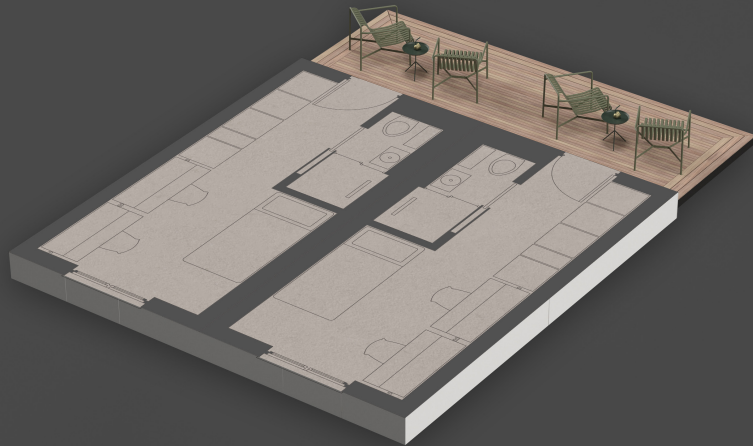

# Student Housing One Box

All the spaces of the house are designed to give the residents a sense of comfort.

Student Housing **One Box**  
Houseplan

Brutto: 18.9 m<sup>2</sup> / 203.4 ft<sup>2</sup>

# Student Housing Two Boxes

All the spaces of the house are designed to give the residents a sense of comfort.

# Student Housing Row

All the spaces of the house are designed to give the residents a sense of comfort.