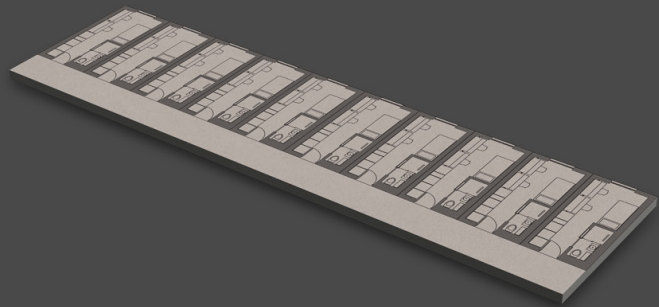

Student Housing Two Story Row Houseplan

Brutto: 378 m² / 4068.8 ft²

Ground Floor