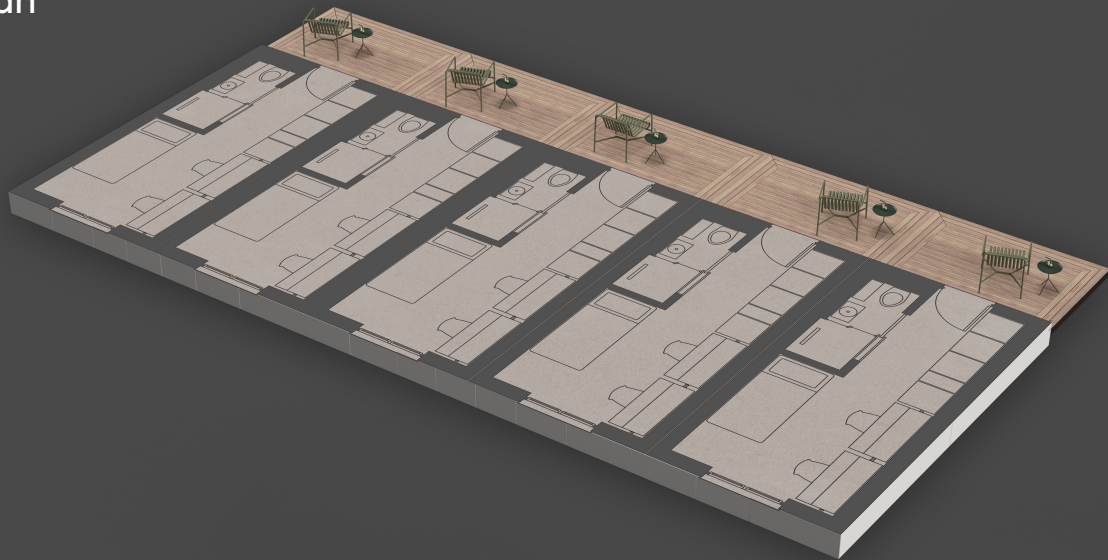

Student Housing Row Houseplan

Brutto: 94.5 m² / 1017.2 ft²