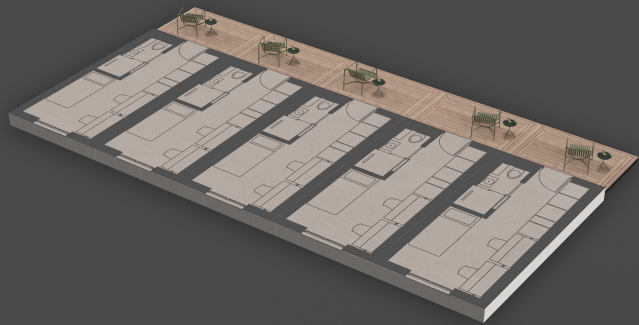

Student Housing Two Story Row Houseplan

Brutto: 189 m² / 2034.4 ft²

Ground Floor