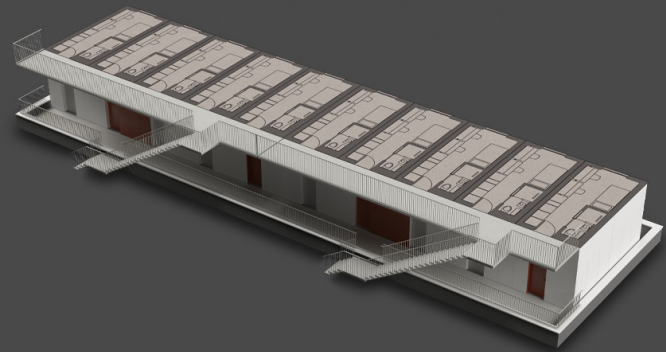

# Student Housing Two Story Row Houseplan

Brutto: 378 m<sup>2</sup> / 4068.8 ft<sup>2</sup>

Ground Floor

First Floor

 INSTABUILT

*the future of living*

[sales@instabuilt.com](mailto:sales@instabuilt.com)  
[www.instabuilt.com](http://www.instabuilt.com)