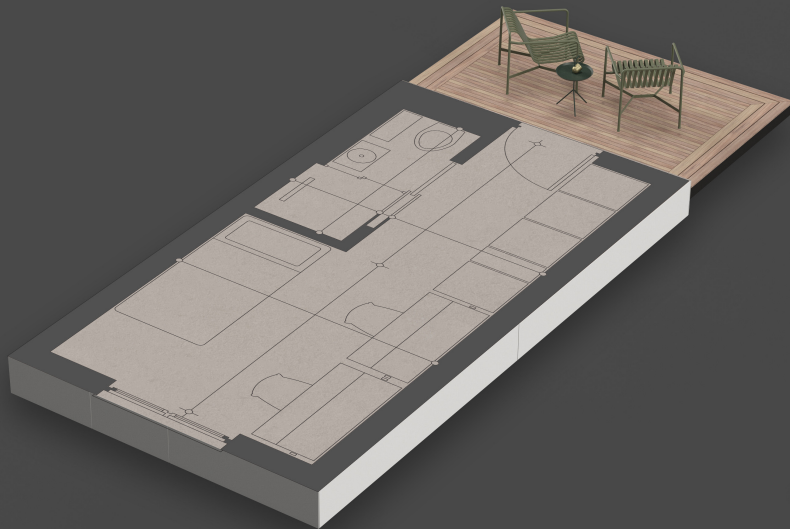

# Student Housing One Box

All the spaces of the house are designed to give the residents a sense of comfort.

Student Housing **One Box**  
Houseplan

Brutto: 18.9 m<sup>2</sup> / 203.4 ft<sup>2</sup>