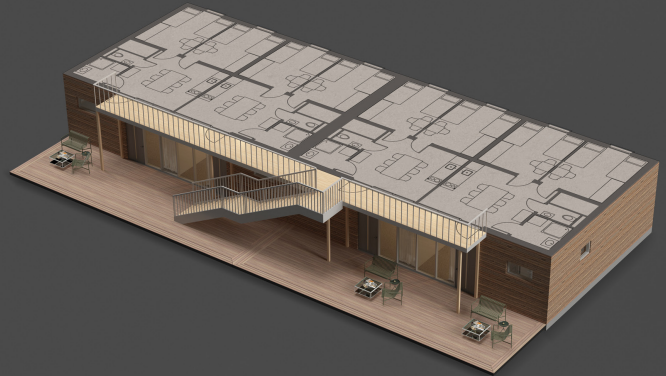

Immigrant Housing Solution  
4 houses, in 2 story,  
Built out of 8 cubes

All the spaces of the house are designed to give the residents  
a sense of comfort.

Immigrant Housing Solution  
4 houses, in 2 story,  
Built out of 8 cubes

Brutto: 216.6 m<sup>2</sup> / 2331.5 ft<sup>2</sup>

Ground Floor

First Floor

Immigrant Housing Solution  
8 houses, in 2 story,  
Built out of 16 cubes

All the spaces of the house are designed to give the residents  
a sense of comfort.

Immigrant Housing Solution  
8 houses, in 2 story,  
Built out of 16 cubes

Brutto: 433.2 m<sup>2</sup> / 4663 ft<sup>2</sup>

Ground Floor

First Floor

Immigrant Housing Solution  
12 houses, in 2 story  
Built out of 24 cubes

All the spaces of the house are designed to give the residents  
a sense of comfort.

Immigrant Housing Solution  
12 houses, in 2 story  
Built out of 24 cubes

Brutto: 649.8 m<sup>2</sup> / 6994.4 ft<sup>2</sup>