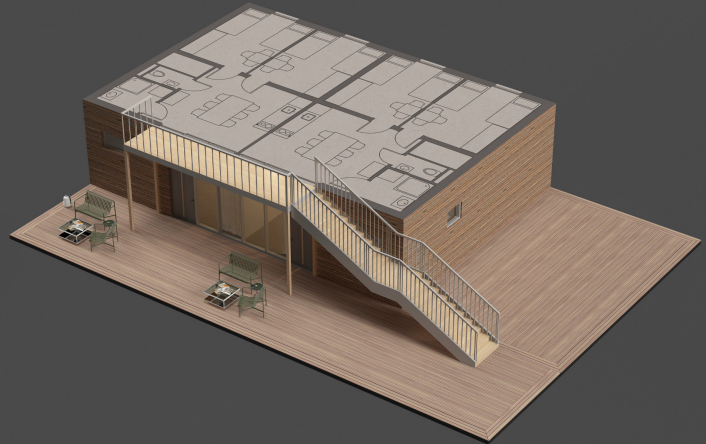

Immigrant Housing Solution  
4 houses, in 2 story,  
Built out of 8 cubes

All the spaces of the house are designed to give the residents  
a sense of comfort.

Immigrant Housing Solution  
4 houses, in 2 story,  
Built out of 8 cubes

Brutto: 216.6 m<sup>2</sup> / 2331.5 ft<sup>2</sup>

Ground Floor

First Floor

Immigrant Housing Solution  
8 houses, in 2 story,  
Built out of 16 cubes

All the spaces of the house are designed to give the residents  
a sense of comfort.