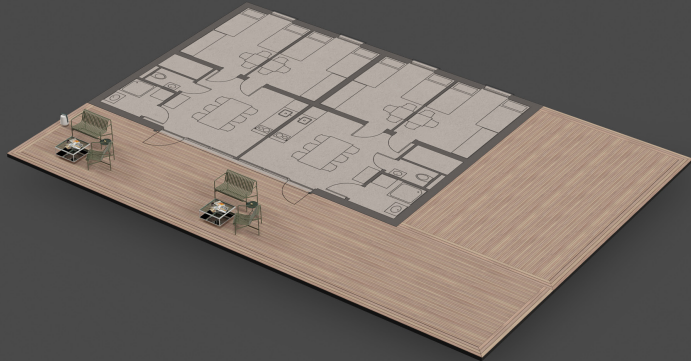

Immigrant Housing Solution  
4 houses, in 2 story,  
Built out of 8 cubes

All the spaces of the house are designed to give the residents  
a sense of comfort.

Immigrant Housing Solution  
4 houses, in 2 story,  
Built out of 8 cubes

Brutto: 216.6 m<sup>2</sup> / 2331.5 ft<sup>2</sup>

Ground Floor

First Floor

Immigrant Housing Solution  
8 houses, in 2 story,  
Built out of 16 cubes

All the spaces of the house are designed to give the residents  
a sense of comfort.