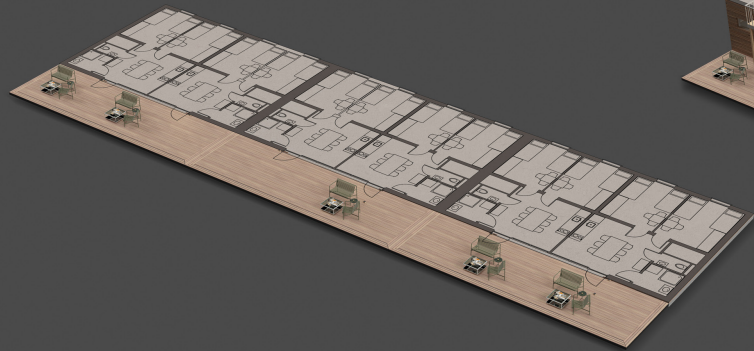

Immigrant Housing Solution  
8 houses, in 2 story,  
Built out of 16 cubes

Brutto: 433.2 m<sup>2</sup> / 4663 ft<sup>2</sup>

Ground Floor

First Floor

Immigrant Housing Solution  
12 houses, in 2 story  
Built out of 24 cubes

All the spaces of the house are designed to give the residents  
a sense of comfort.

Immigrant Housing Solution  
12 houses, in 2 story  
Built out of 24 cubes

Brutto: 649.8 m<sup>2</sup> / 6994.4 ft<sup>2</sup>