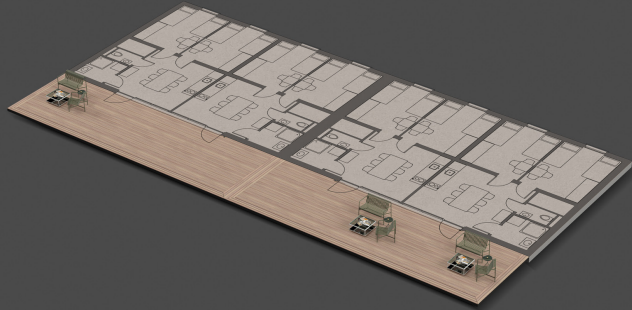

Immigrant Housing Solution  
4 houses, in 2 story,  
Built out of 8 cubes

All the spaces of the house are designed to give the residents  
a sense of comfort.

Immigrant Housing Solution  
4 houses, in 2 story,  
Built out of 8 cubes

Brutto: 216.6 m<sup>2</sup> / 2331.5 ft<sup>2</sup>

Ground Floor

First Floor

Immigrant Housing Solution  
8 houses, in 2 story,  
Built out of 16 cubes

All the spaces of the house are designed to give the residents  
a sense of comfort.

Immigrant Housing Solution  
8 houses, in 2 story,  
Built out of 16 cubes

Brutto: 433.2 m<sup>2</sup> / 4663 ft<sup>2</sup>

Ground Floor

First Floor

Immigrant Housing Solution  
12 houses, in 2 story  
Built out of 24 cubes

All the spaces of the house are designed to give the residents  
a sense of comfort.

Immigrant Housing Solution  
12 houses, in 2 story  
Built out of 24 cubes

Brutto: 649.8 m<sup>2</sup> / 6994.4 ft<sup>2</sup>