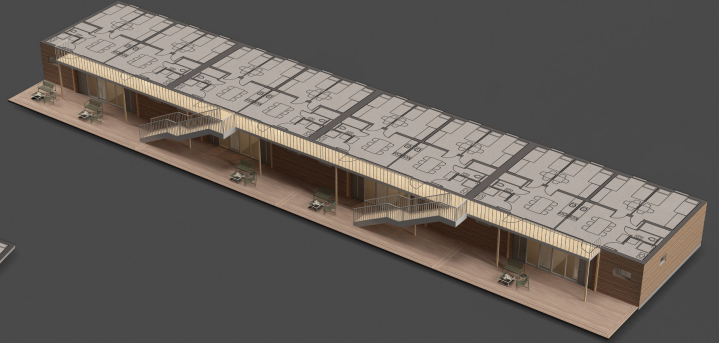

First Floor