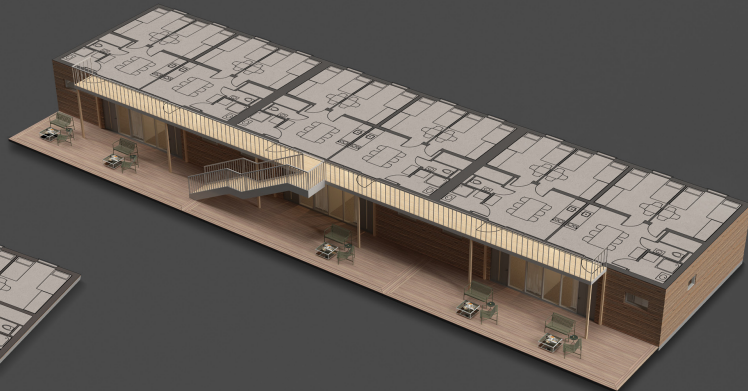

All the spaces of the house are designed to give the residents  
a sense of comfort.

Immigrant Housing Solution  
12 houses, in 2 story  
Built out of 24 cubes

Brutto: 649.8 m<sup>2</sup> / 6994.4 ft<sup>2</sup>

Ground Floor

First Floor

Immigrant Housing Solution  
16 houses, in 2 story  
Built out of 32 cubes

All the spaces of the house are designed to give the residents  
a sense of comfort.

Immigrant Housing Solution  
16 houses, in 2 story  
Built out of 32 cubes